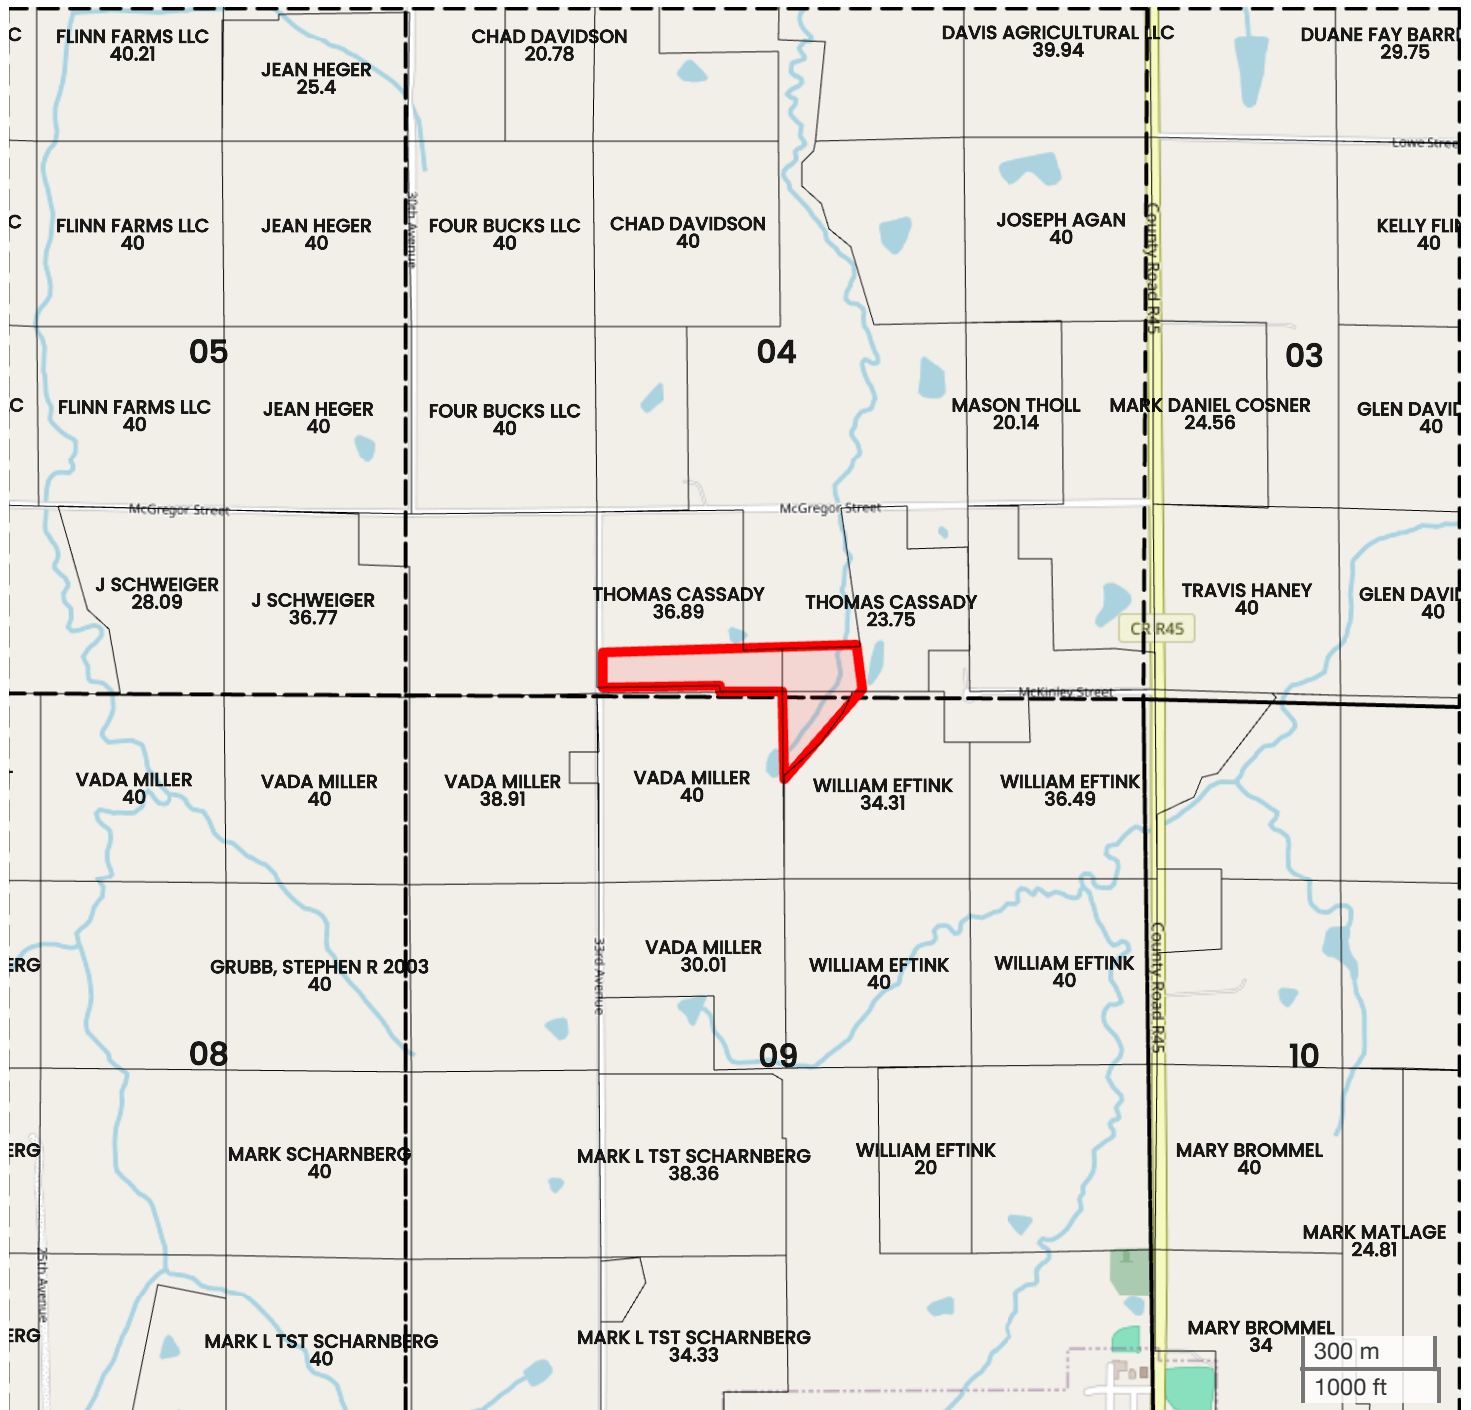

CASSADY PLAT MAP

Center: 41.322346, -93.742495

04-75N-25W

Jackson Township

Warren County, IA

FarmWorth, LLC makes no warranties, express or implied, regarding the accuracy of any information provided through FarmWorth.com. User is solely responsible for independently verifying all information prior to use and waives any claims against FarmWorth, LLC arising from inaccuracies in such information.